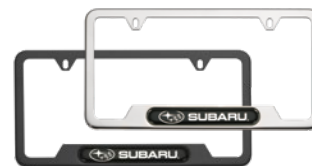

License Plate Frames (Subaru)

Frames display the Subaru logo in UV resistant polyurethane coating and feature a 1/2" frame width around the top and sides and 1-1/8" width bottom.

SOA342L127 (Stainless Steel)
SOA342L167 (Matte Black)